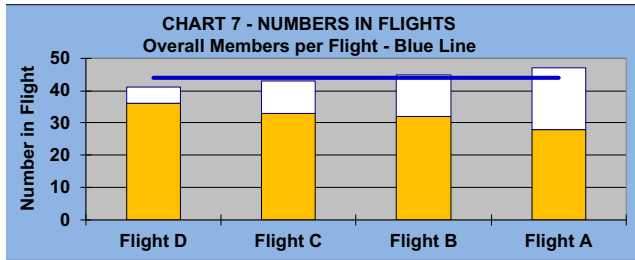

## LEAGUE STATISTICS AFTER 4 ROUNDS OF PLAY

**TABLE 1**  
2024 SEASON - RESULTS AFTER 4 ROUNDS OF PLAY

	Number of Players		Percent		\$	\$	\$ Won	\$ Won	Max	Over	Percent
	Members (New)	Average	Winners	Winners	Allocated	Won	per Member	per Winner	\$ Won	"Limit"	Attendance
Flight A	47 (7)	40	18	38%	\$446	\$450	\$10	\$25	\$40	0	85%
Flight B	45 (5)	36	20	44%	\$446	\$470	\$10	\$24	\$70	0	79%
Flight C	43 (3)	34	16	37%	\$446	\$420	\$10	\$26	\$60	0	78%
Flight D	41 (1)	29	21	51%	\$446	\$530	\$13	\$25	\$70	0	71%
<b>Total</b>	<b>176 (16)</b>	<b>138</b>	<b>75</b>	<b>43%</b>	<b>\$1,784</b>	<b>\$1,870</b>	<b>\$11</b>	<b>\$25</b>	<b>\$70</b>	<b>0</b>	<b>78%</b>

**TABLE 2**  
AVERAGE POINTS SCORED OVER QUOTA

	Running Average	Round 4
	-0.85	-1.54

**TABLE 3**  
AVERAGE QUOTA

	Before Play	After Play
	5.87	5.90

YOU MUST HOLE OUT

TO WIN A POINT

NO GIMMIES!!!

**GOLD AND WHITE TEES COMPARISON**

**AFTER 4 ROUNDS OF PLAY**

TABLE 4  
2024 SEASON - RESULTS AFTER 4 ROUNDS OF PLAY

	Number of Members Who Play From		\$ Won		\$ Won per Member		Number of Winners		Percent Winners		Max \$ Won	
	Gold Tees	White Tees	Gold Tees	White Tees	Gold Tees	White Tees	Gold Tees	White Tees	Gold Tees	White Tees	Gold Tees	White Tees
Flight A	28	19	\$300	\$150	\$11	\$8	11	7	39%	37%	\$40	\$40
Flight B	32	13	\$330	\$140	\$10	\$11	15	5	47%	38%	\$50	\$70
Flight C	33	10	\$360	\$60	\$11	\$6	13	3	39%	30%	\$60	\$40
Flight D	36	5	\$440	\$90	\$12	\$18	17	4	47%	80%	\$70	\$40
Total	129	47	\$1,430	\$440	\$11	\$9	56	19	43%	40%	\$70	\$70

TABLE 5  
AVERAGE POINTS SCORED OVER QUOTA

	Gold Tees	White Tees
	-1.63	-1.29

TABLE 6  
AVERAGE QUOTA

	Gold Tees	White Tees
	5.59	6.77