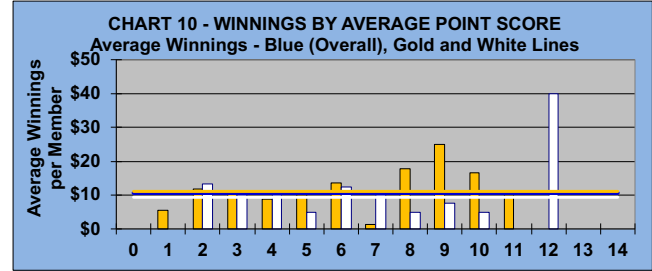

## LEAGUE STATISTICS AFTER 4 ROUNDS OF PLAY

**TABLE 1**  
2024 SEASON - RESULTS AFTER 4 ROUNDS OF PLAY

	Number of Players		Percent		\$	\$	\$ Won	\$ Won	Max	Over	Percent
	Members (New)	Average	Winners	Winners	Allocated	Won	per Member	per Winner	\$ Won	"Limit"	Attendance
Flight A	47 (7)	40	18	38%	\$446	\$450	\$10	\$25	\$40	0	85%
Flight B	45 (5)	36	20	44%	\$446	\$470	\$10	\$24	\$70	0	79%
Flight C	43 (3)	34	16	37%	\$446	\$420	\$10	\$26	\$60	0	78%
Flight D	41 (1)	29	21	51%	\$446	\$530	\$13	\$25	\$70	0	71%
<b>Total</b>	<b>176 (16)</b>	<b>138</b>	<b>75</b>	<b>43%</b>	<b>\$1,784</b>	<b>\$1,870</b>	<b>\$11</b>	<b>\$25</b>	<b>\$70</b>	<b>0</b>	<b>78%</b>

**TABLE 2**  
AVERAGE POINTS SCORED OVER QUOTA

	Running Average	Round 4
	-0.85	-1.54

**TABLE 3**  
AVERAGE QUOTA

	Before Play	After Play
	5.87	5.90

YOU MUST HOLE OUT

TO WIN A POINT

NO GIMMIES!!!

**GOLD AND WHITE TEES COMPARISON**

**AFTER 4 ROUNDS OF PLAY**

TABLE 4  
2024 SEASON - RESULTS AFTER 4 ROUNDS OF PLAY

	Number of Members Who Play From		\$ Won		\$ Won per Member		Number of Winners		Percent Winners		Max \$ Won	
	Gold Tees	White Tees	Gold Tees	White Tees	Gold Tees	White Tees	Gold Tees	White Tees	Gold Tees	White Tees	Gold Tees	White Tees
Flight A	28	19	\$300	\$150	\$11	\$8	11	7	39%	37%	\$40	\$40
Flight B	32	13	\$330	\$140	\$10	\$11	15	5	47%	38%	\$50	\$70
Flight C	33	10	\$360	\$60	\$11	\$6	13	3	39%	30%	\$60	\$40
Flight D	36	5	\$440	\$90	\$12	\$18	17	4	47%	80%	\$70	\$40
Total	129	47	\$1,430	\$440	\$11	\$9	56	19	43%	40%	\$70	\$70

TABLE 5  
AVERAGE POINTS SCORED OVER QUOTA

	Gold Tees	White Tees
	-1.63	-1.29

TABLE 6  
AVERAGE QUOTA

	Gold Tees	White Tees
	5.59	6.77