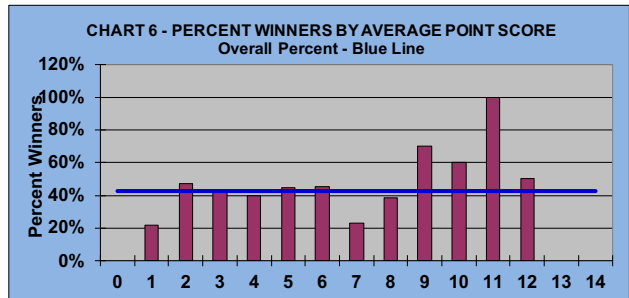

## LEAGUE STATISTICS AFTER 4 ROUNDS OF PLAY

**TABLE 1**  
2024 SEASON - RESULTS AFTER 4 ROUNDS OF PLAY

	Number of Players		Percent		\$	\$	\$ Won	\$ Won	Max	Over	Percent
	Members (New)	Average	Winners	Winners	Allocated	Won	per Member	per Winner	\$ Won	"Limit"	Attendance
Flight A	47 (7)	40	18	38%	\$446	\$450	\$10	\$25	\$40	0	85%
Flight B	45 (5)	36	20	44%	\$446	\$470	\$10	\$24	\$70	0	79%
Flight C	43 (3)	34	16	37%	\$446	\$420	\$10	\$26	\$60	0	78%
Flight D	41 (1)	29	21	51%	\$446	\$530	\$13	\$25	\$70	0	71%
<b>Total</b>	<b>176 (16)</b>	<b>138</b>	<b>75</b>	<b>43%</b>	<b>\$1,784</b>	<b>\$1,870</b>	<b>\$11</b>	<b>\$25</b>	<b>\$70</b>	<b>0</b>	<b>78%</b>

**TABLE 2**  
AVERAGE POINTS SCORED OVER QUOTA

	Running Average	Round 4
	-0.85	-1.54

**TABLE 3**  
AVERAGE QUOTA

	Before Play	After Play
	5.87	5.90

YOU MUST HOLE OUT

TO WIN A POINT

NO GIMMIES!!!

**GOLD AND WHITE TEES COMPARISON**

**AFTER 4 ROUNDS OF PLAY**

TABLE 4  
2024 SEASON - RESULTS AFTER 4 ROUNDS OF PLAY

	Number of Members Who Play From		\$ Won		\$ Won per Member		Number of Winners		Percent Winners		Max \$ Won	
	Gold Tees	White Tees	Gold Tees	White Tees	Gold Tees	White Tees	Gold Tees	White Tees	Gold Tees	White Tees	Gold Tees	White Tees
Flight A	28	19	\$300	\$150	\$11	\$8	11	7	39%	37%	\$40	\$40
Flight B	32	13	\$330	\$140	\$10	\$11	15	5	47%	38%	\$50	\$70
Flight C	33	10	\$360	\$60	\$11	\$6	13	3	39%	30%	\$60	\$40
Flight D	36	5	\$440	\$90	\$12	\$18	17	4	47%	80%	\$70	\$40
Total	129	47	\$1,430	\$440	\$11	\$9	56	19	43%	40%	\$70	\$70