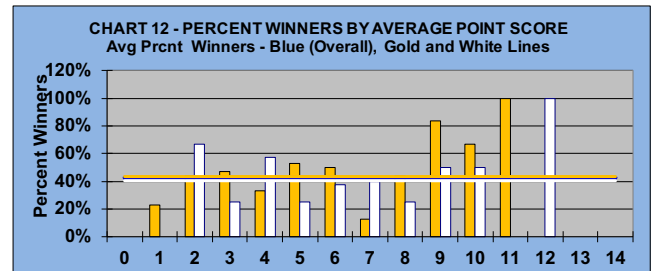

## LEAGUE STATISTICS AFTER 4 ROUNDS OF PLAY

**TABLE 1**  
2024 SEASON - RESULTS AFTER 4 ROUNDS OF PLAY

	Number of Players		Percent		\$	\$	\$ Won	\$ Won	Max	Over	Percent
	Members (New)	Average	Winners	Winners	Allocated	Won	per Member	per Winner	\$ Won	"Limit"	Attendance
Flight A	47 (7)	40	18	38%	\$446	\$450	\$10	\$25	\$40	0	85%
Flight B	45 (5)	36	20	44%	\$446	\$470	\$10	\$24	\$70	0	79%
Flight C	43 (3)	34	16	37%	\$446	\$420	\$10	\$26	\$60	0	78%
Flight D	41 (1)	29	21	51%	\$446	\$530	\$13	\$25	\$70	0	71%
<b>Total</b>	<b>176 (16)</b>	<b>138</b>	<b>75</b>	<b>43%</b>	<b>\$1,784</b>	<b>\$1,870</b>	<b>\$11</b>	<b>\$25</b>	<b>\$70</b>	<b>0</b>	<b>78%</b>

**TABLE 2**  
AVERAGE POINTS SCORED OVER QUOTA

	Running Average	Round 4
	-0.85	-1.54

**TABLE 3**  
AVERAGE QUOTA

	Before Play	After Play
	5.87	5.90

YOU MUST HOLE OUT

TO WIN A POINT

NO GIMMIES!!!

**GOLD AND WHITE TEES COMPARISON**

**AFTER 4 ROUNDS OF PLAY**

TABLE 4  
2024 SEASON - RESULTS AFTER 4 ROUNDS OF PLAY

	Number of Members Who Play From		\$ Won		\$ Won per Member		Number of Winners		Percent Winners		Max \$ Won	
	Gold Tees	White Tees	Gold Tees	White Tees	Gold Tees	White Tees	Gold Tees	White Tees	Gold Tees	White Tees	Gold Tees	White Tees
Flight A	28	19	\$300	\$150	\$11	\$8	11	7	39%	37%	\$40	\$40
Flight B	32	13	\$330	\$140	\$10	\$11	15	5	47%	38%	\$50	\$70
Flight C	33	10	\$360	\$60	\$11	\$6	13	3	39%	30%	\$60	\$40
Flight D	36	5	\$440	\$90	\$12	\$18	17	4	47%	80%	\$70	\$40
Total	129	47	\$1,430	\$440	\$11	\$9	56	19	43%	40%	\$70	\$70

TABLE 5  
AVERAGE POINTS SCORED OVER QUOTA

	Gold Tees	White Tees
	-1.63	-1.29

TABLE 6  
AVERAGE QUOTA

	Gold Tees	White Tees
	5.59	6.77