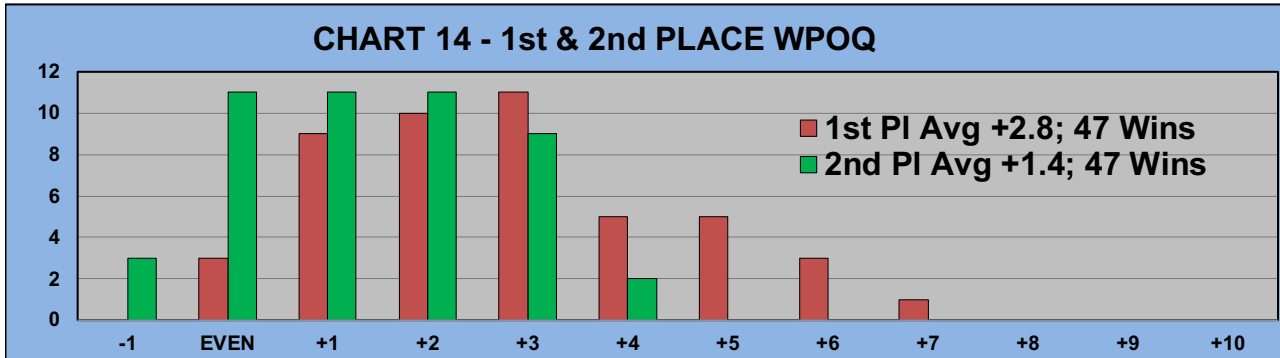

**AFTER 4 ROUNDS OF PLAY**

TABLE 4  
2024 SEASON - RESULTS AFTER 4 ROUNDS OF PLAY

	Number of Members Who Play From		\$ Won		\$ Won per Member		Number of Winners		Percent Winners		Max \$ Won	
	Gold Tees	White Tees	Gold Tees	White Tees	Gold Tees	White Tees	Gold Tees	White Tees	Gold Tees	White Tees	Gold Tees	White Tees
Flight A	28	19	\$300	\$150	\$11	\$8	11	7	39%	37%	\$40	\$40
Flight B	32	13	\$330	\$140	\$10	\$11	15	5	47%	38%	\$50	\$70
Flight C	33	10	\$360	\$60	\$11	\$6	13	3	39%	30%	\$60	\$40
Flight D	36	5	\$440	\$90	\$12	\$18	17	4	47%	80%	\$70	\$40
Total	129	47	\$1,430	\$440	\$11	\$9	56	19	43%	40%	\$70	\$70

TABLE 5  
AVERAGE POINTS SCORED OVER QUOTA

	Gold Tees	White Tees
	-1.63	-1.29

TABLE 6  
AVERAGE QUOTA

	Gold Tees	White Tees
	5.59	6.77

## WINNING POINTS OVER QUOTA (WPOQ)

AFTER 4 ROUNDS OF PLAY