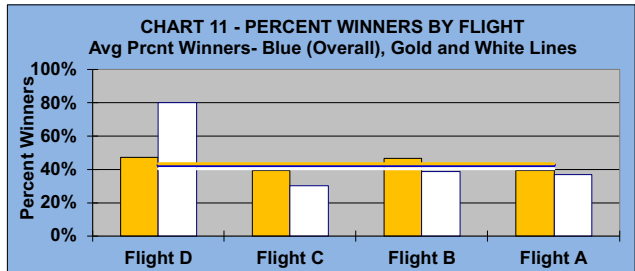

## LEAGUE STATISTICS AFTER 4 ROUNDS OF PLAY

**TABLE 1**  
2024 SEASON - RESULTS AFTER 4 ROUNDS OF PLAY

	Number of Players		Percent		\$	\$	\$ Won	\$ Won	Max	Over	Percent
	Members (New)	Average	Winners	Winners	Allocated	Won	per Member	per Winner	\$ Won	"Limit"	Attendance
Flight A	47 (7)	40	18	38%	\$446	\$450	\$10	\$25	\$40	0	85%
Flight B	45 (5)	36	20	44%	\$446	\$470	\$10	\$24	\$70	0	79%
Flight C	43 (3)	34	16	37%	\$446	\$420	\$10	\$26	\$60	0	78%
Flight D	41 (1)	29	21	51%	\$446	\$530	\$13	\$25	\$70	0	71%
<b>Total</b>	<b>176 (16)</b>	<b>138</b>	<b>75</b>	<b>43%</b>	<b>\$1,784</b>	<b>\$1,870</b>	<b>\$11</b>	<b>\$25</b>	<b>\$70</b>	<b>0</b>	<b>78%</b>

**TABLE 2**  
AVERAGE POINTS SCORED OVER QUOTA

	Running Average	Round 4
	-0.85	-1.54

**TABLE 3**  
AVERAGE QUOTA

	Before Play	After Play
	5.87	5.90

YOU MUST HOLE OUT

TO WIN A POINT

NO GIMMIES!!!

**GOLD AND WHITE TEES COMPARISON**

**AFTER 4 ROUNDS OF PLAY**

TABLE 4  
2024 SEASON - RESULTS AFTER 4 ROUNDS OF PLAY

	Number of Members Who Play From		\$ Won		\$ Won per Member		Number of Winners		Percent Winners		Max \$ Won	
	Gold Tees	White Tees	Gold Tees	White Tees	Gold Tees	White Tees	Gold Tees	White Tees	Gold Tees	White Tees	Gold Tees	White Tees
Flight A	28	19	\$300	\$150	\$11	\$8	11	7	39%	37%	\$40	\$40
Flight B	32	13	\$330	\$140	\$10	\$11	15	5	47%	38%	\$50	\$70
Flight C	33	10	\$360	\$60	\$11	\$6	13	3	39%	30%	\$60	\$40
Flight D	36	5	\$440	\$90	\$12	\$18	17	4	47%	80%	\$70	\$40
Total	129	47	\$1,430	\$440	\$11	\$9	56	19	43%	40%	\$70	\$70

TABLE 5  
AVERAGE POINTS SCORED OVER QUOTA

	Gold Tees	White Tees
	-1.63	-1.29

TABLE 6  
AVERAGE QUOTA

	Gold Tees	White Tees
	5.59	6.77