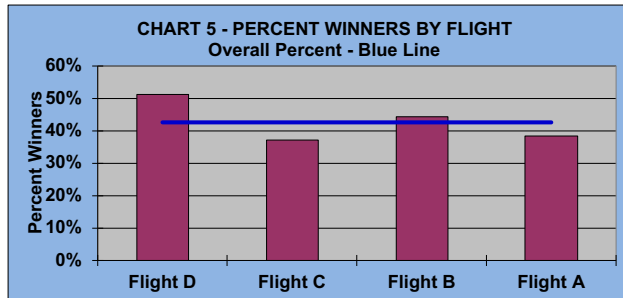

## LEAGUE STATISTICS AFTER 4 ROUNDS OF PLAY

**TABLE 1**  
2024 SEASON - RESULTS AFTER 4 ROUNDS OF PLAY

	Number of Players		Percent		\$	\$	\$ Won	\$ Won	Max	Over	Percent
	Members (New)	Average	Winners	Winners	Allocated	Won	per Member	per Winner	\$ Won	"Limit"	Attendance
Flight A	47 (7)	40	18	38%	\$446	\$450	\$10	\$25	\$40	0	85%
Flight B	45 (5)	36	20	44%	\$446	\$470	\$10	\$24	\$70	0	79%
Flight C	43 (3)	34	16	37%	\$446	\$420	\$10	\$26	\$60	0	78%
Flight D	41 (1)	29	21	51%	\$446	\$530	\$13	\$25	\$70	0	71%
<b>Total</b>	<b>176 (16)</b>	<b>138</b>	<b>75</b>	<b>43%</b>	<b>\$1,784</b>	<b>\$1,870</b>	<b>\$11</b>	<b>\$25</b>	<b>\$70</b>	<b>0</b>	<b>78%</b>

**TABLE 2**  
AVERAGE POINTS SCORED OVER QUOTA

	Running Average	Round 4
	-0.85	-1.54

**TABLE 3**  
AVERAGE QUOTA

	Before Play	After Play
	5.87	5.90

YOU MUST HOLE OUT

TO WIN A POINT

NO GIMMIES!!!

**GOLD AND WHITE TEES COMPARISON**