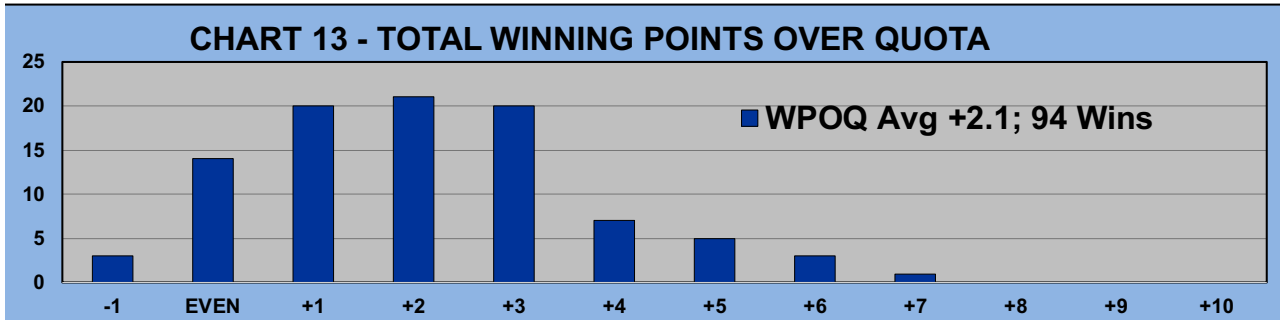

**AFTER 4 ROUNDS OF PLAY**

TABLE 4  
2024 SEASON - RESULTS AFTER 4 ROUNDS OF PLAY

	Number of Members Who Play From		\$ Won		\$ Won per Member		Number of Winners		Percent Winners		Max \$ Won	
	Gold Tees	White Tees	Gold Tees	White Tees	Gold Tees	White Tees	Gold Tees	White Tees	Gold Tees	White Tees	Gold Tees	White Tees
Flight A	28	19	\$300	\$150	\$11	\$8	11	7	39%	37%	\$40	\$40
Flight B	32	13	\$330	\$140	\$10	\$11	15	5	47%	38%	\$50	\$70
Flight C	33	10	\$360	\$60	\$11	\$6	13	3	39%	30%	\$60	\$40
Flight D	36	5	\$440	\$90	\$12	\$18	17	4	47%	80%	\$70	\$40
Total	129	47	\$1,430	\$440	\$11	\$9	56	19	43%	40%	\$70	\$70

TABLE 5  
AVERAGE POINTS SCORED OVER QUOTA

	Gold Tees	White Tees
	-1.63	-1.29

TABLE 6  
AVERAGE QUOTA

	Gold Tees	White Tees
	5.59	6.77

## WINNING POINTS OVER QUOTA (WPOQ)

AFTER 4 ROUNDS OF PLAY