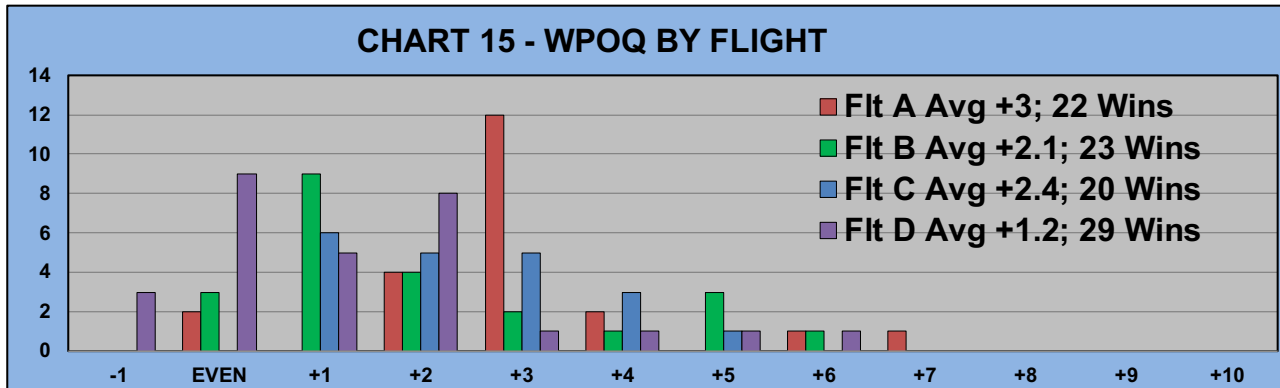

**AFTER 4 ROUNDS OF PLAY**

TABLE 4  
2024 SEASON - RESULTS AFTER 4 ROUNDS OF PLAY

	Number of Members Who Play From		\$ Won		\$ Won per Member		Number of Winners		Percent Winners		Max \$ Won	
	Gold Tees	White Tees	Gold Tees	White Tees	Gold Tees	White Tees	Gold Tees	White Tees	Gold Tees	White Tees	Gold Tees	White Tees
Flight A	28	19	\$300	\$150	\$11	\$8	11	7	39%	37%	\$40	\$40
Flight B	32	13	\$330	\$140	\$10	\$11	15	5	47%	38%	\$50	\$70
Flight C	33	10	\$360	\$60	\$11	\$6	13	3	39%	30%	\$60	\$40
Flight D	36	5	\$440	\$90	\$12	\$18	17	4	47%	80%	\$70	\$40
Total	129	47	\$1,430	\$440	\$11	\$9	56	19	43%	40%	\$70	\$70

TABLE 5  
AVERAGE POINTS SCORED OVER QUOTA

	Gold Tees	White Tees
	-1.63	-1.29

TABLE 6  
AVERAGE QUOTA

	Gold Tees	White Tees
	5.59	6.77

## WINNING POINTS OVER QUOTA (WPOQ)

AFTER 4 ROUNDS OF PLAY