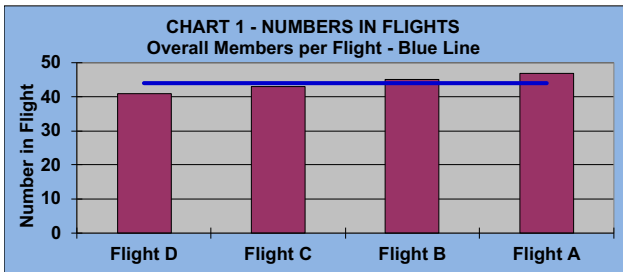

## LEAGUE STATISTICS AFTER 4 ROUNDS OF PLAY

**TABLE 1**  
2024 SEASON - RESULTS AFTER 4 ROUNDS OF PLAY

	Number of Players		Percent		\$	\$	\$ Won	\$ Won	Max	Over	Percent
	Members (New)	Average	Winners	Winners	Allocated	Won	per Member	per Winner	\$ Won	"Limit"	Attendance
Flight A	47 (7)	40	18	38%	\$446	\$450	\$10	\$25	\$40	0	85%
Flight B	45 (5)	36	20	44%	\$446	\$470	\$10	\$24	\$70	0	79%
Flight C	43 (3)	34	16	37%	\$446	\$420	\$10	\$26	\$60	0	78%
Flight D	41 (1)	29	21	51%	\$446	\$530	\$13	\$25	\$70	0	71%
<b>Total</b>	<b>176 (16)</b>	<b>138</b>	<b>75</b>	<b>43%</b>	<b>\$1,784</b>	<b>\$1,870</b>	<b>\$11</b>	<b>\$25</b>	<b>\$70</b>	<b>0</b>	<b>78%</b>

**TABLE 2**  
AVERAGE POINTS SCORED OVER QUOTA

	Running Average	Round 4
	-0.85	-1.54

**TABLE 3**  
AVERAGE QUOTA

	Before Play	After Play
	5.87	5.90

YOU MUST HOLE OUT

TO WIN A POINT

NO GIMMIES!!!

**GOLD AND WHITE TEES COMPARISON**