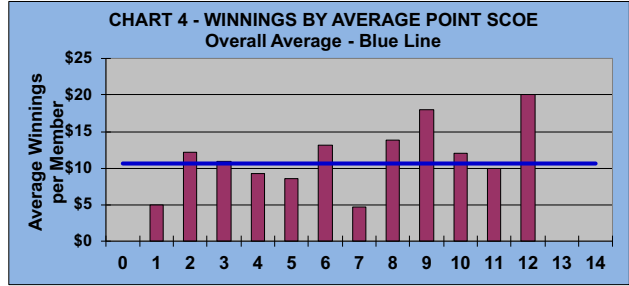

## LEAGUE STATISTICS AFTER 4 ROUNDS OF PLAY

**TABLE 1**  
2024 SEASON - RESULTS AFTER 4 ROUNDS OF PLAY

	Number of Players		Percent		\$	\$	\$ Won	\$ Won	Max	Over	Percent
	Members (New)	Average	Winners	Winners	Allocated	Won	per Member	per Winner	\$ Won	"Limit"	Attendance
Flight A	47 (7)	40	18	38%	\$446	\$450	\$10	\$25	\$40	0	85%
Flight B	45 (5)	36	20	44%	\$446	\$470	\$10	\$24	\$70	0	79%
Flight C	43 (3)	34	16	37%	\$446	\$420	\$10	\$26	\$60	0	78%
Flight D	41 (1)	29	21	51%	\$446	\$530	\$13	\$25	\$70	0	71%
<b>Total</b>	<b>176 (16)</b>	<b>138</b>	<b>75</b>	<b>43%</b>	<b>\$1,784</b>	<b>\$1,870</b>	<b>\$11</b>	<b>\$25</b>	<b>\$70</b>	<b>0</b>	<b>78%</b>

**TABLE 2**  
AVERAGE POINTS SCORED OVER QUOTA

	Running Average	Round 4
	-0.85	-1.54

**TABLE 3**  
AVERAGE QUOTA

	Before Play	After Play
	5.87	5.90

YOU MUST HOLE OUT

TO WIN A POINT

NO GIMMIES!!!

**GOLD AND WHITE TEES COMPARISON**

**AFTER 4 ROUNDS OF PLAY**

TABLE 4  
2024 SEASON - RESULTS AFTER 4 ROUNDS OF PLAY

	Number of Members Who Play From		\$ Won		\$ Won per Member		Number of Winners		Percent Winners		Max \$ Won	
	Gold Tees	White Tees	Gold Tees	White Tees	Gold Tees	White Tees	Gold Tees	White Tees	Gold Tees	White Tees	Gold Tees	White Tees
Flight A	28	19	\$300	\$150	\$11	\$8	11	7	39%	37%	\$40	\$40
Flight B	32	13	\$330	\$140	\$10	\$11	15	5	47%	38%	\$50	\$70
Flight C	33	10	\$360	\$60	\$11	\$6	13	3	39%	30%	\$60	\$40
Flight D	36	5	\$440	\$90	\$12	\$18	17	4	47%	80%	\$70	\$40
Total	129	47	\$1,430	\$440	\$11	\$9	56	19	43%	40%	\$70	\$70