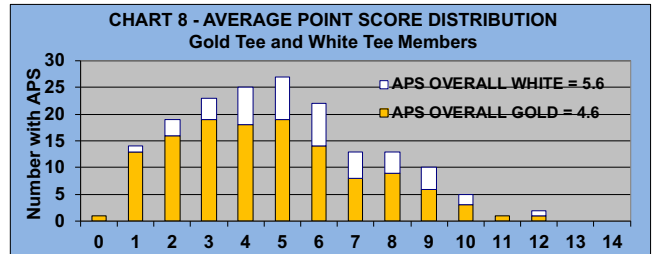

## LEAGUE STATISTICS AFTER 4 ROUNDS OF PLAY

**TABLE 1**  
2024 SEASON - RESULTS AFTER 4 ROUNDS OF PLAY

	Number of Players		Percent		\$	\$	\$ Won	\$ Won	Max	Over	Percent
	Members (New)	Average	Winners	Winners	Allocated	Won	per Member	per Winner	\$ Won	"Limit"	Attendance
Flight A	47 (7)	40	18	38%	\$446	\$450	\$10	\$25	\$40	0	85%
Flight B	45 (5)	36	20	44%	\$446	\$470	\$10	\$24	\$70	0	79%
Flight C	43 (3)	34	16	37%	\$446	\$420	\$10	\$26	\$60	0	78%
Flight D	41 (1)	29	21	51%	\$446	\$530	\$13	\$25	\$70	0	71%
<b>Total</b>	<b>176 (16)</b>	<b>138</b>	<b>75</b>	<b>43%</b>	<b>\$1,784</b>	<b>\$1,870</b>	<b>\$11</b>	<b>\$25</b>	<b>\$70</b>	<b>0</b>	<b>78%</b>

**TABLE 2**  
AVERAGE POINTS SCORED OVER QUOTA

	Running Average	Round 4
	-0.85	-1.54

**TABLE 3**  
AVERAGE QUOTA

	Before Play	After Play
	5.87	5.90

YOU MUST HOLE OUT

TO WIN A POINT

NO GIMMIES!!!

**GOLD AND WHITE TEES COMPARISON**

**AFTER 4 ROUNDS OF PLAY**

TABLE 4  
2024 SEASON - RESULTS AFTER 4 ROUNDS OF PLAY

	Number of Members Who Play From		\$ Won		\$ Won per Member		Number of Winners		Percent Winners		Max \$ Won	
	Gold Tees	White Tees	Gold Tees	White Tees	Gold Tees	White Tees	Gold Tees	White Tees	Gold Tees	White Tees	Gold Tees	White Tees
Flight A	28	19	\$300	\$150	\$11	\$8	11	7	39%	37%	\$40	\$40
Flight B	32	13	\$330	\$140	\$10	\$11	15	5	47%	38%	\$50	\$70
Flight C	33	10	\$360	\$60	\$11	\$6	13	3	39%	30%	\$60	\$40
Flight D	36	5	\$440	\$90	\$12	\$18	17	4	47%	80%	\$70	\$40
Total	129	47	\$1,430	\$440	\$11	\$9	56	19	43%	40%	\$70	\$70

TABLE 5  
AVERAGE POINTS SCORED OVER QUOTA

	Gold Tees	White Tees
	-1.63	-1.29

TABLE 6  
AVERAGE QUOTA

	Gold Tees	White Tees
	5.59	6.77