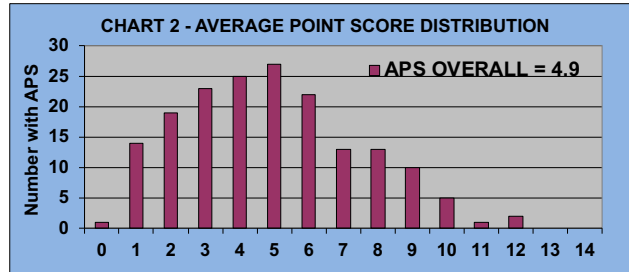

## LEAGUE STATISTICS AFTER 4 ROUNDS OF PLAY

**TABLE 1**  
2024 SEASON - RESULTS AFTER 4 ROUNDS OF PLAY

	Number of Players		Percent		\$	\$	\$ Won	\$ Won	Max	Over	Percent
	Members (New)	Average	Winners	Winners	Allocated	Won	per Member	per Winner	\$ Won	"Limit"	Attendance
Flight A	47 (7)	40	18	38%	\$446	\$450	\$10	\$25	\$40	0	85%
Flight B	45 (5)	36	20	44%	\$446	\$470	\$10	\$24	\$70	0	79%
Flight C	43 (3)	34	16	37%	\$446	\$420	\$10	\$26	\$60	0	78%
Flight D	41 (1)	29	21	51%	\$446	\$530	\$13	\$25	\$70	0	71%
<b>Total</b>	<b>176 (16)</b>	<b>138</b>	<b>75</b>	<b>43%</b>	<b>\$1,784</b>	<b>\$1,870</b>	<b>\$11</b>	<b>\$25</b>	<b>\$70</b>	<b>0</b>	<b>78%</b>

**TABLE 2**  
AVERAGE POINTS SCORED OVER QUOTA

	Running Average	Round 4
	-0.85	-1.54

**TABLE 3**  
AVERAGE QUOTA

	Before Play	After Play
	5.87	5.90

YOU MUST HOLE OUT

TO WIN A POINT

NO GIMMIES!!!

**GOLD AND WHITE TEES COMPARISON**