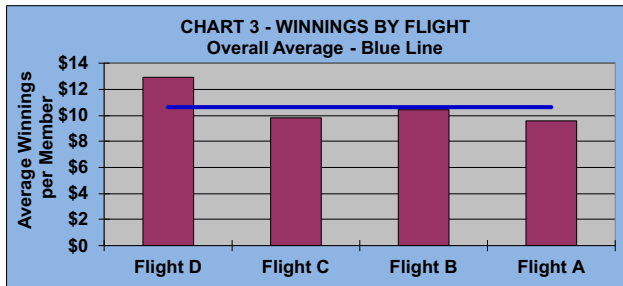

## LEAGUE STATISTICS AFTER 4 ROUNDS OF PLAY

**TABLE 1**  
2024 SEASON - RESULTS AFTER 4 ROUNDS OF PLAY

	Number of Players		Percent		\$	\$	\$ Won	\$ Won	Max	Over	Percent
	Members (New)	Average	Winners	Winners	Allocated	Won	per Member	per Winner	\$ Won	"Limit"	Attendance
Flight A	47 (7)	40	18	38%	\$446	\$450	\$10	\$25	\$40	0	85%
Flight B	45 (5)	36	20	44%	\$446	\$470	\$10	\$24	\$70	0	79%
Flight C	43 (3)	34	16	37%	\$446	\$420	\$10	\$26	\$60	0	78%
Flight D	41 (1)	29	21	51%	\$446	\$530	\$13	\$25	\$70	0	71%
<b>Total</b>	<b>176 (16)</b>	<b>138</b>	<b>75</b>	<b>43%</b>	<b>\$1,784</b>	<b>\$1,870</b>	<b>\$11</b>	<b>\$25</b>	<b>\$70</b>	<b>0</b>	<b>78%</b>

**TABLE 2**  
AVERAGE POINTS SCORED OVER QUOTA

	Running Average	Round 4
	-0.85	-1.54

**TABLE 3**  
AVERAGE QUOTA

	Before Play	After Play
	5.87	5.90

YOU MUST HOLE OUT

TO WIN A POINT

NO GIMMIES!!!

**GOLD AND WHITE TEES COMPARISON**