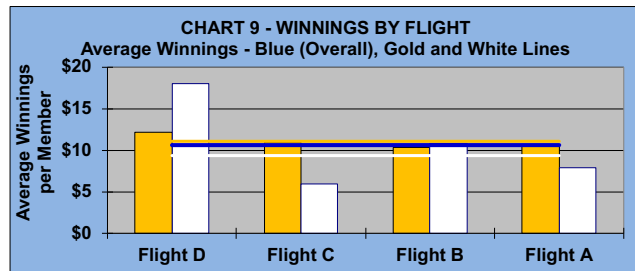

## LEAGUE STATISTICS AFTER 4 ROUNDS OF PLAY

**TABLE 1**  
2024 SEASON - RESULTS AFTER 4 ROUNDS OF PLAY

	Number of Players		Percent		\$	\$	\$ Won	\$ Won	Max	Over	Percent
	Members (New)	Average	Winners	Winners	Allocated	Won	per Member	per Winner	\$ Won	"Limit"	Attendance
Flight A	47 (7)	40	18	38%	\$446	\$450	\$10	\$25	\$40	0	85%
Flight B	45 (5)	36	20	44%	\$446	\$470	\$10	\$24	\$70	0	79%
Flight C	43 (3)	34	16	37%	\$446	\$420	\$10	\$26	\$60	0	78%
Flight D	41 (1)	29	21	51%	\$446	\$530	\$13	\$25	\$70	0	71%
<b>Total</b>	<b>176 (16)</b>	<b>138</b>	<b>75</b>	<b>43%</b>	<b>\$1,784</b>	<b>\$1,870</b>	<b>\$11</b>	<b>\$25</b>	<b>\$70</b>	<b>0</b>	<b>78%</b>

**TABLE 2**  
AVERAGE POINTS SCORED OVER QUOTA

	Running Average	Round 4
	-0.85	-1.54

**TABLE 3**  
AVERAGE QUOTA

	Before Play	After Play
	5.87	5.90

YOU MUST HOLE OUT

TO WIN A POINT

NO GIMMIES!!!

**GOLD AND WHITE TEES COMPARISON**

**AFTER 4 ROUNDS OF PLAY**

TABLE 4  
2024 SEASON - RESULTS AFTER 4 ROUNDS OF PLAY

	Number of Members Who Play From		\$ Won		\$ Won per Member		Number of Winners		Percent Winners		Max \$ Won	
	Gold Tees	White Tees	Gold Tees	White Tees	Gold Tees	White Tees	Gold Tees	White Tees	Gold Tees	White Tees	Gold Tees	White Tees
Flight A	28	19	\$300	\$150	\$11	\$8	11	7	39%	37%	\$40	\$40
Flight B	32	13	\$330	\$140	\$10	\$11	15	5	47%	38%	\$50	\$70
Flight C	33	10	\$360	\$60	\$11	\$6	13	3	39%	30%	\$60	\$40
Flight D	36	5	\$440	\$90	\$12	\$18	17	4	47%	80%	\$70	\$40
Total	129	47	\$1,430	\$440	\$11	\$9	56	19	43%	40%	\$70	\$70

TABLE 5  
AVERAGE POINTS SCORED OVER QUOTA

	Gold Tees	White Tees
	-1.63	-1.29

TABLE 6  
AVERAGE QUOTA

	Gold Tees	White Tees
	5.59	6.77